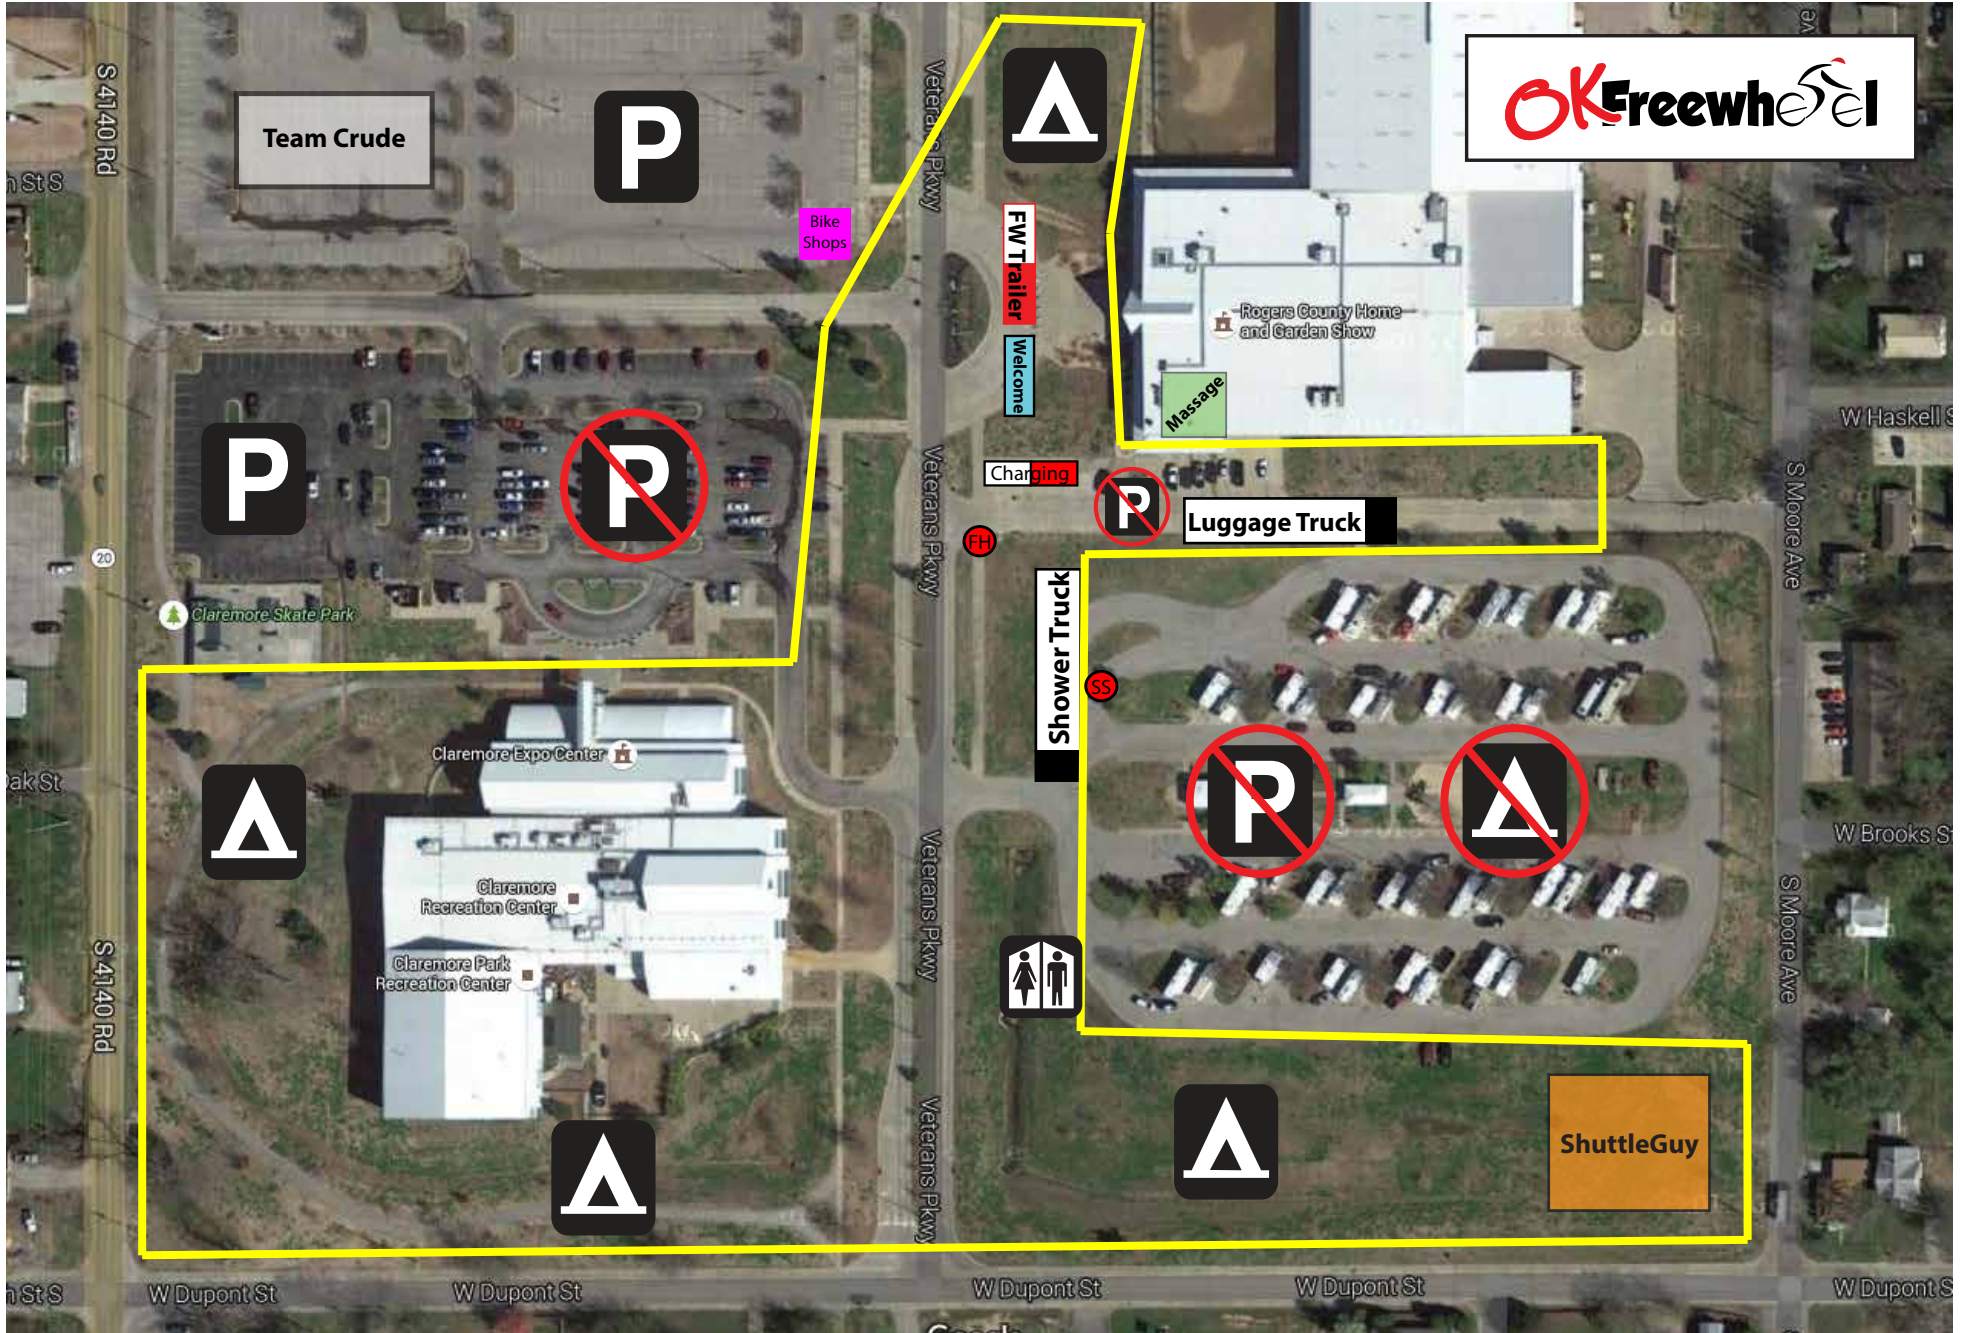

# Claremore, OK Campsite Layout

## Thursday June 23rd & Friday June 24th

**A** = Camping   **⊘** = No Camping   **P** = Parking   **⊘** = No Parking   **♂/♀** = Bathrooms