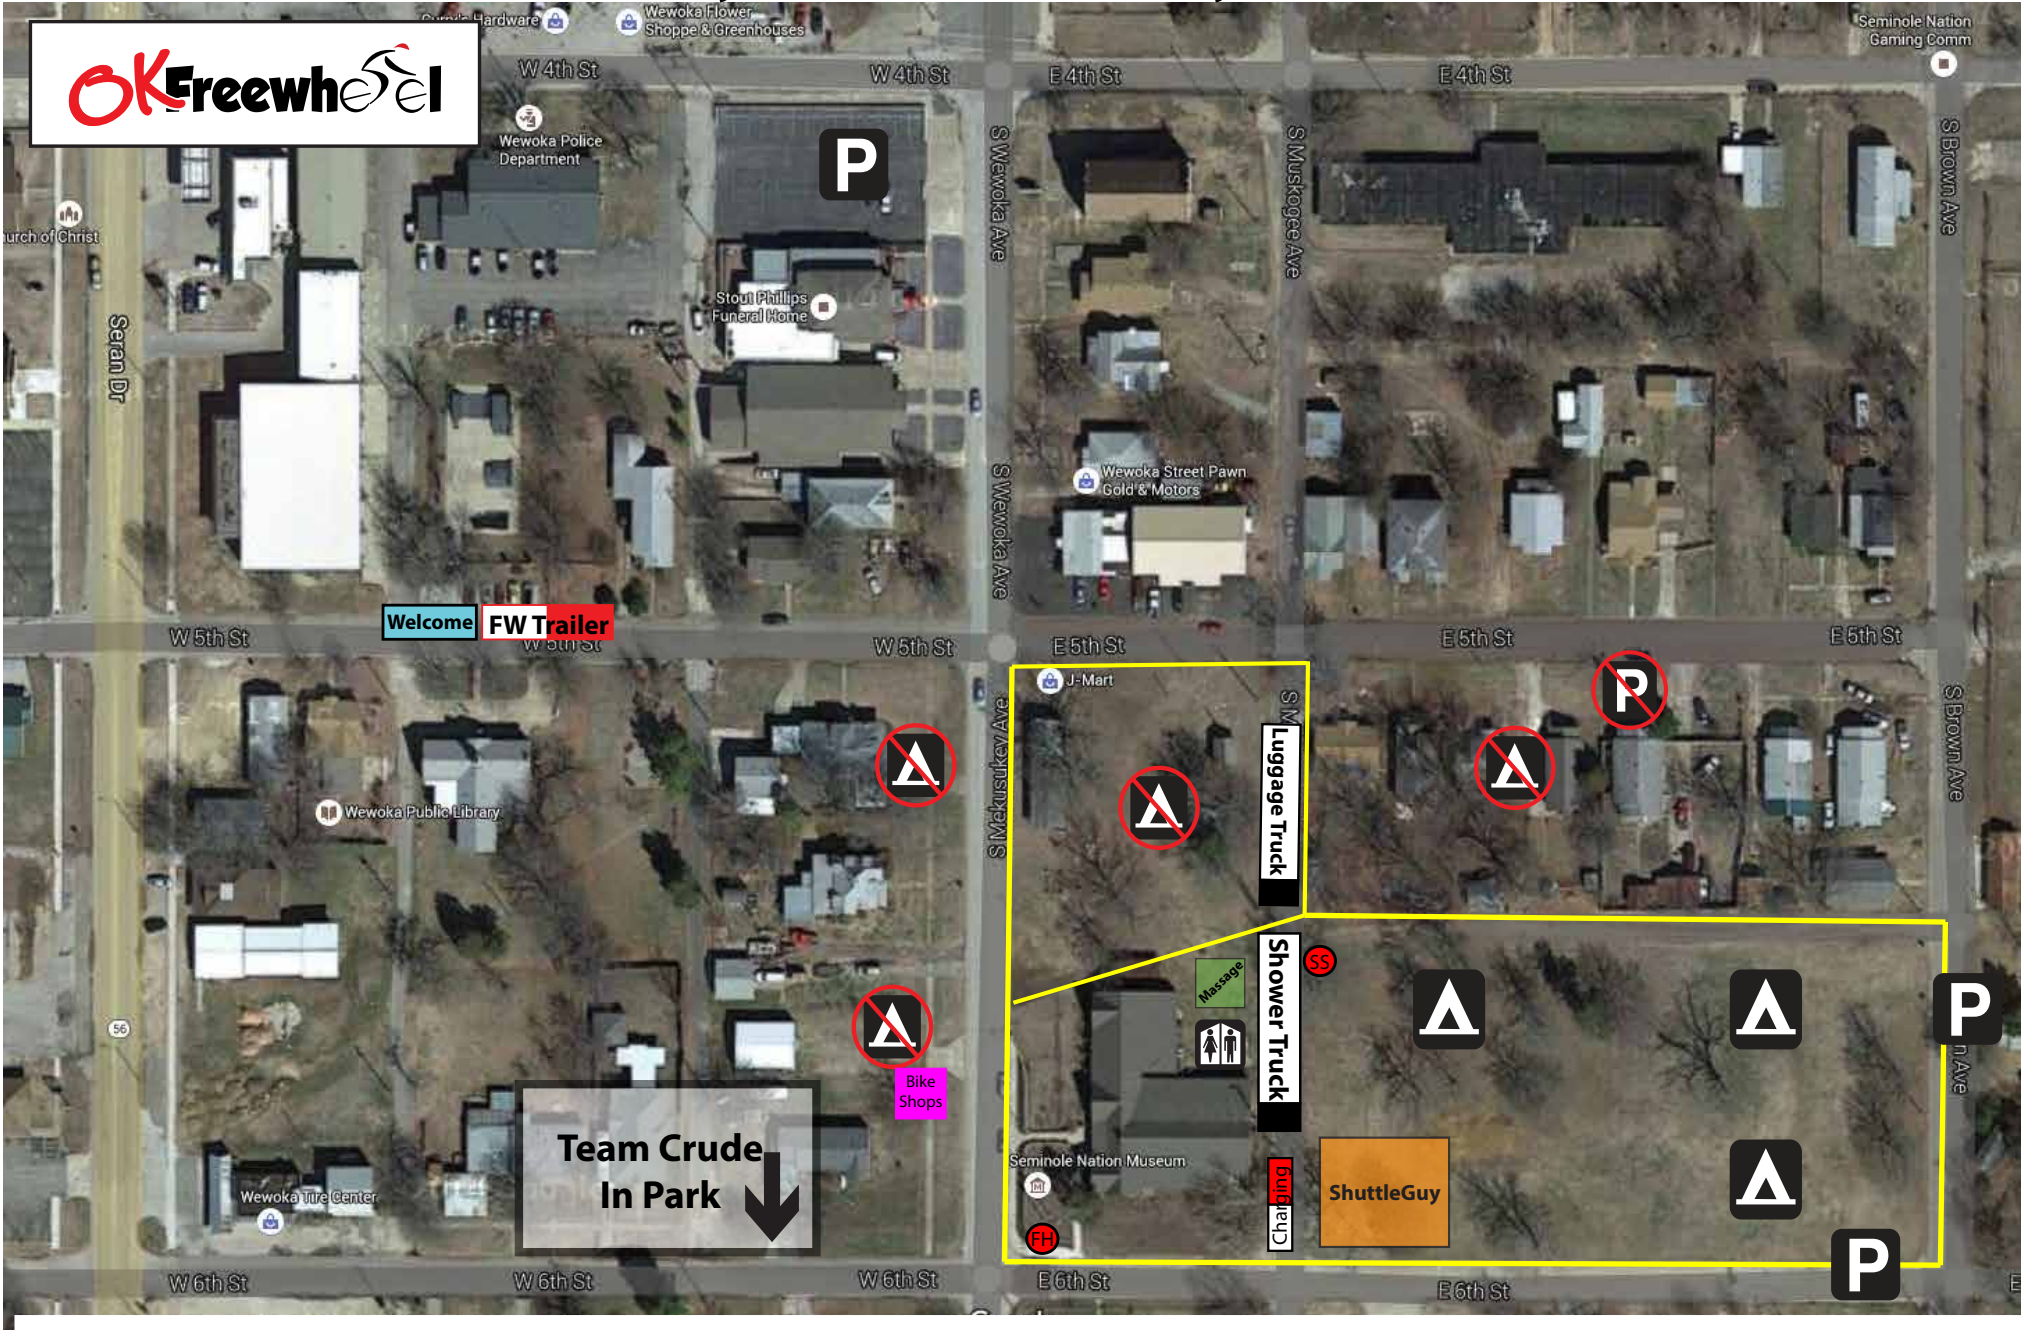

Wewoka, OK Campsite Layout

Monday June 20th & Tuesday June 21st

= Camping
 = No Camping
 = Parking
 = No Parking
 = Bathrooms