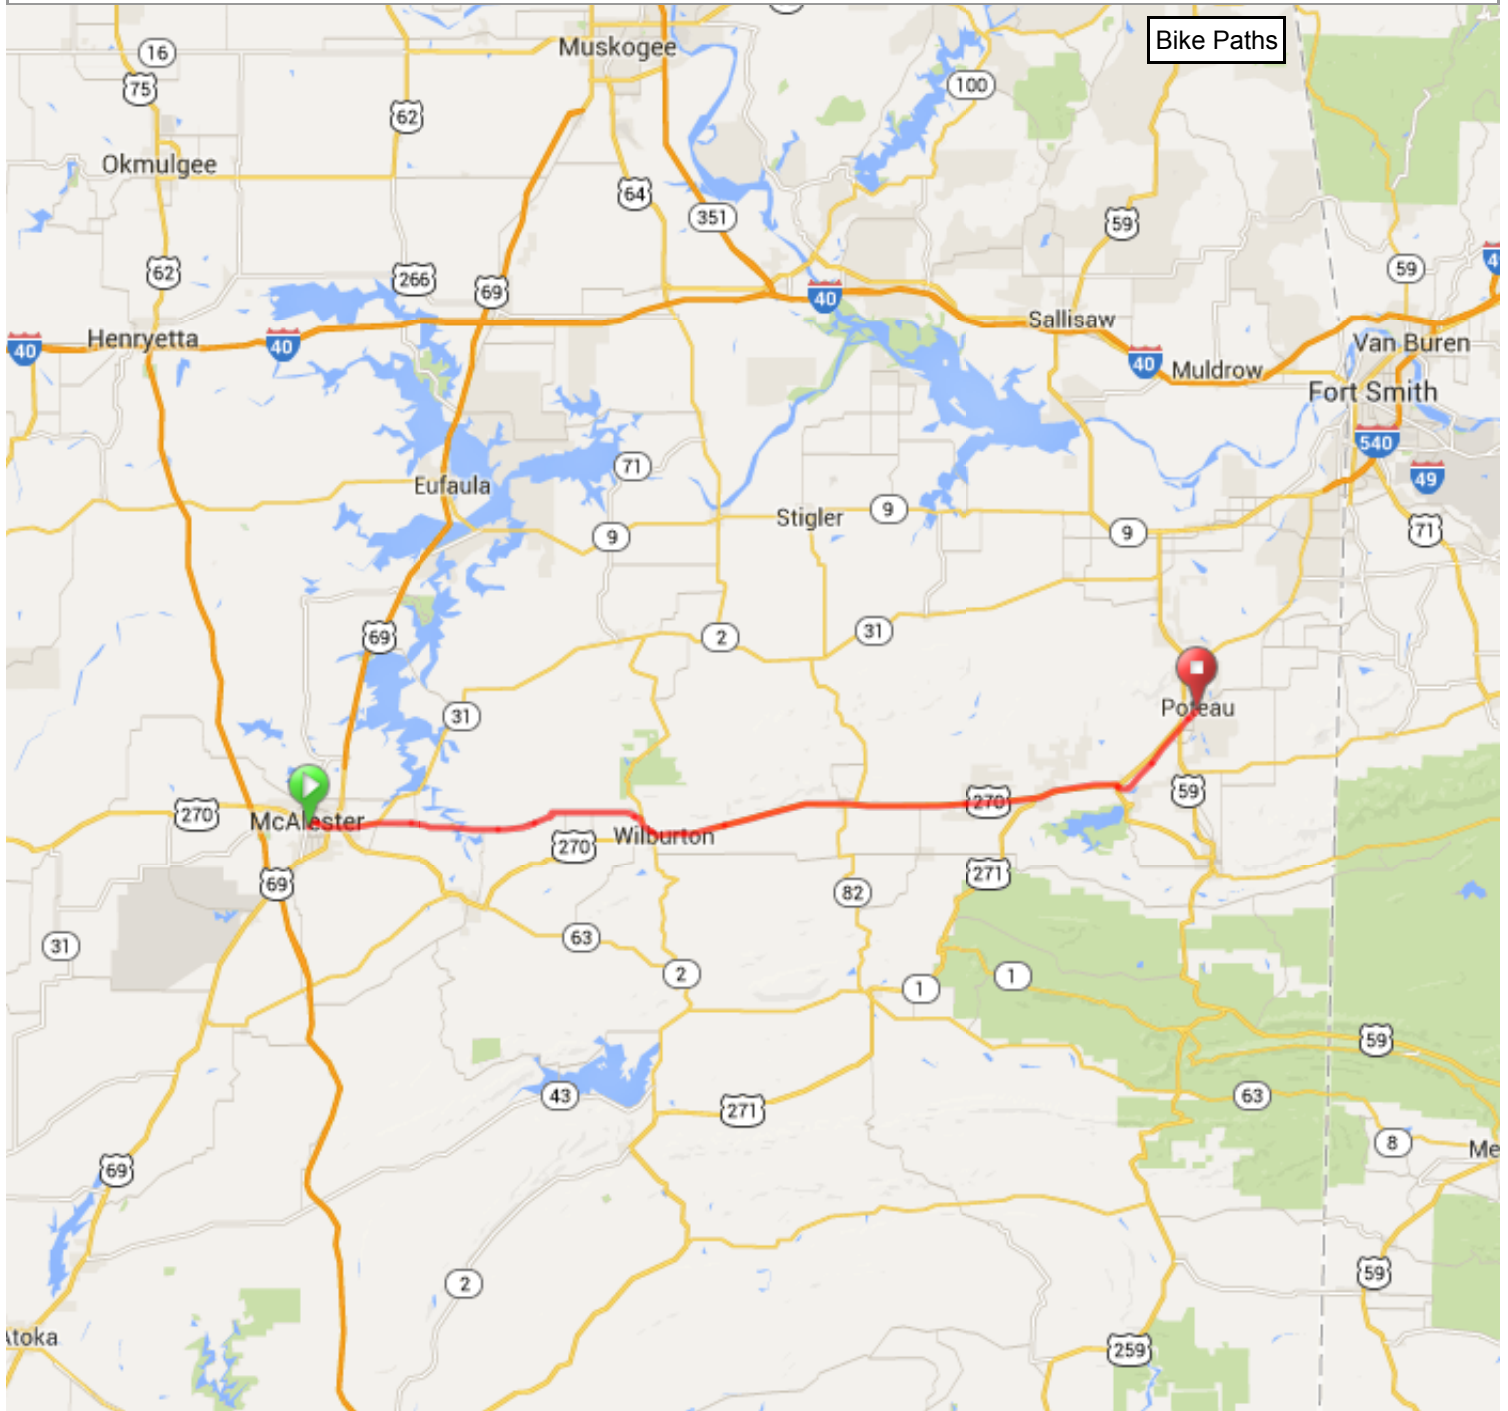

FW WE Day 6 2015

70.1 mi, +1523 /-1743 ft

Google

20 km

Map data © 2015 Google

Ride With GPS · <http://ridewithgps.com>