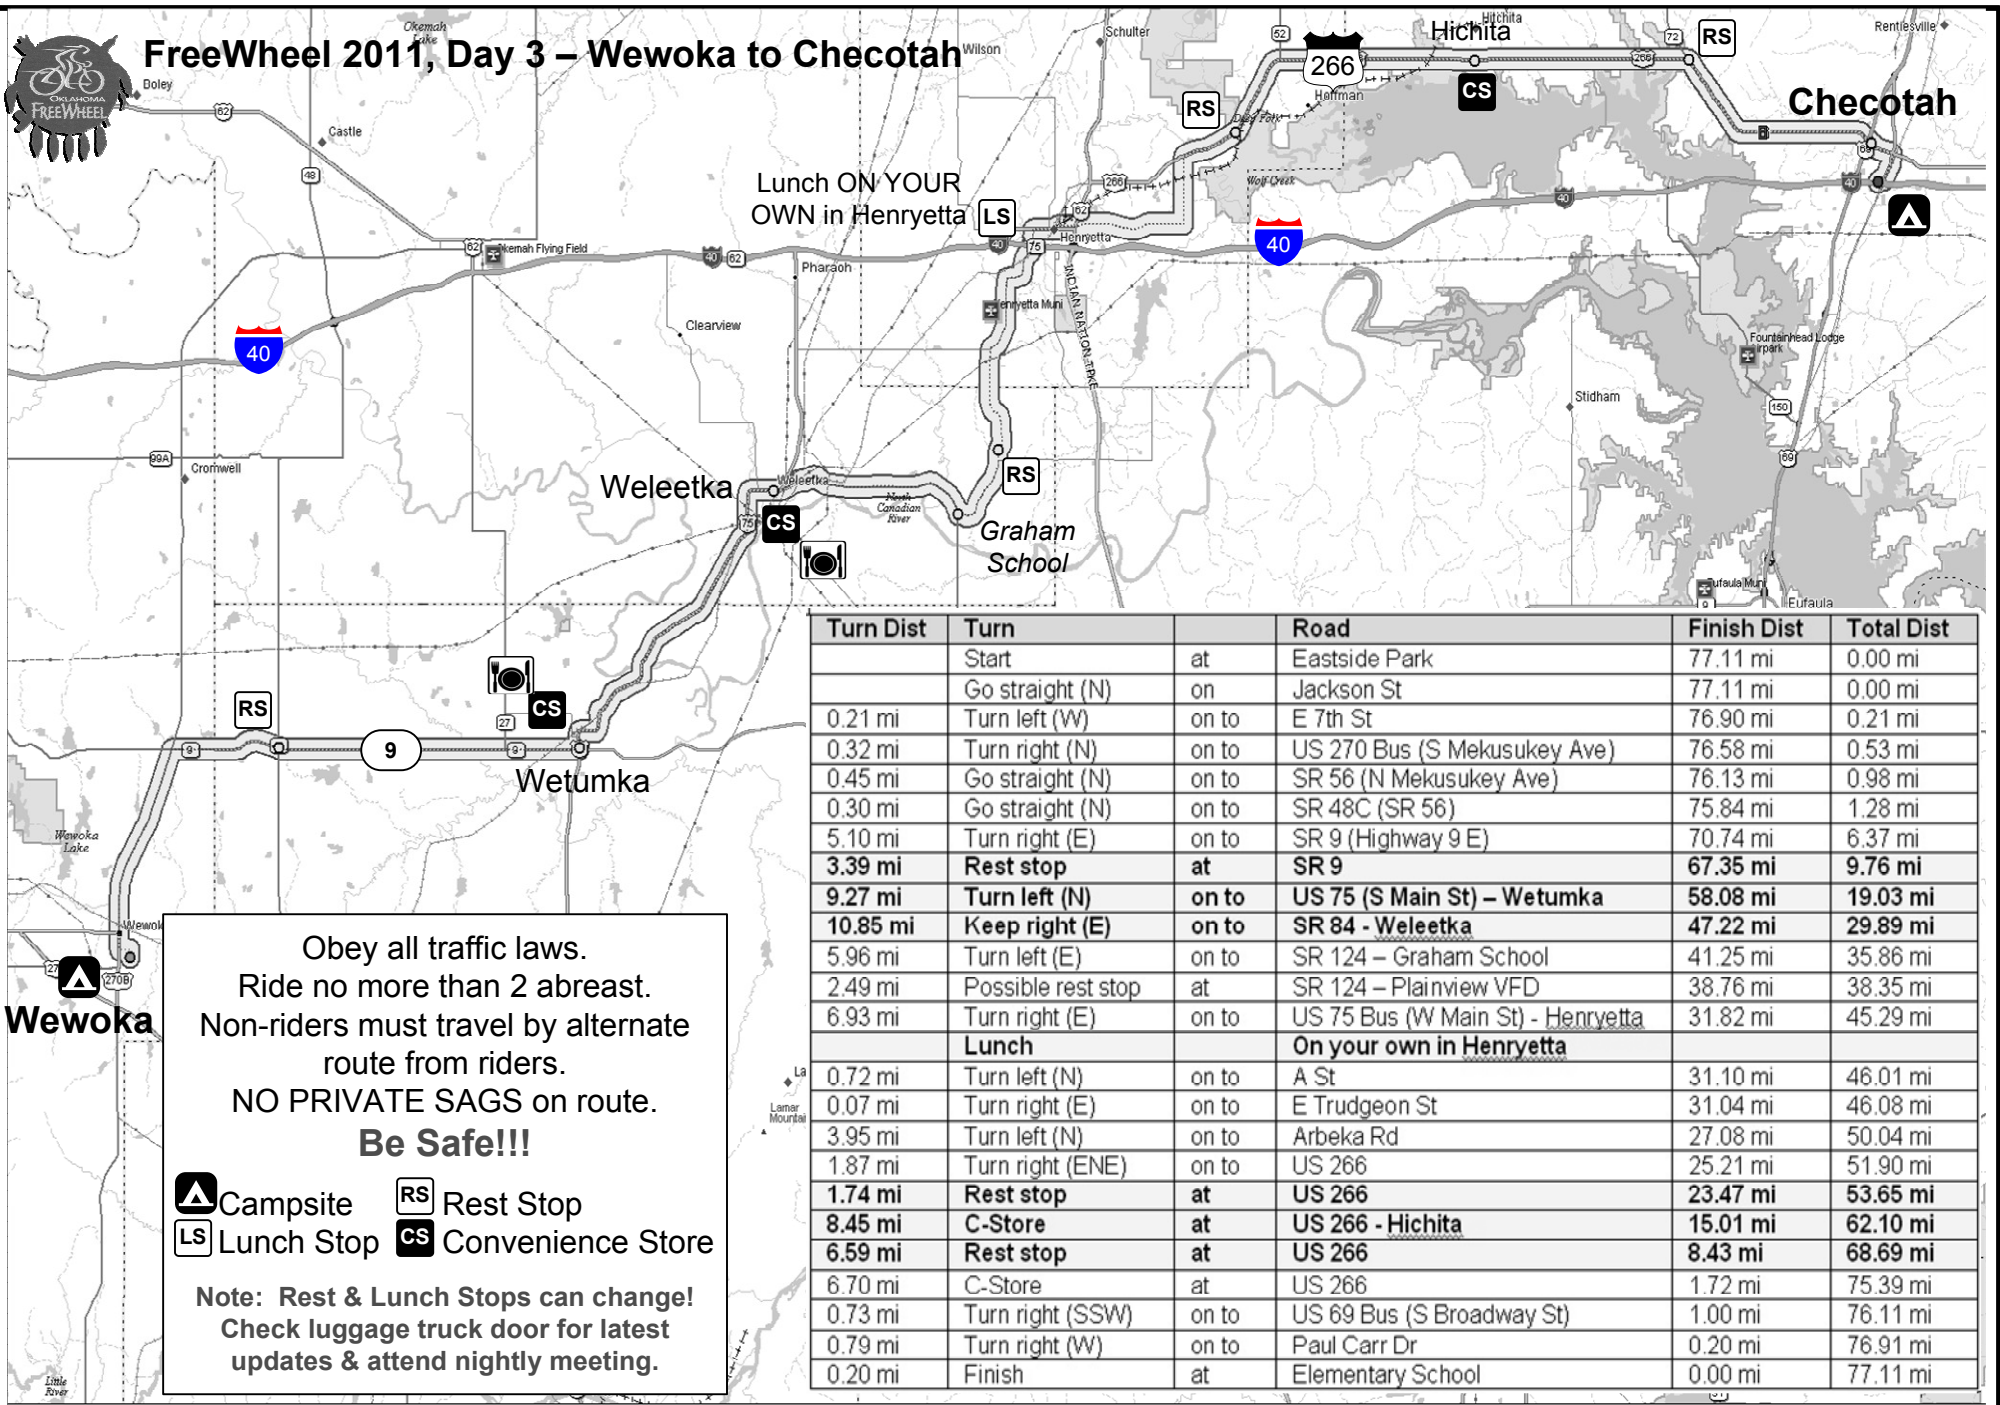

FreeWheel 2011, Day 3 – Wewoka to Checotah

Lunch ON YOUR OWN in Henryetta

Obey all traffic laws.
 Ride no more than 2 abreast.
 Non-riders must travel by alternate route from riders.
NO PRIVATE SAGS on route.
Be Safe!!!

Campsite Rest Stop
 Lunch Stop Convenience Store

**Note: Rest & Lunch Stops can change!
 Check luggage truck door for latest updates & attend nightly meeting.**

Turn Dist	Turn	Road	Finish Dist	Total Dist
	Start	at Eastside Park	77.11 mi	0.00 mi
	Go straight (N)	on Jackson St	77.11 mi	0.00 mi
0.21 mi	Turn left (W)	on to E 7th St	76.90 mi	0.21 mi
0.32 mi	Turn right (N)	on to US 270 Bus (S Mekusukey Ave)	76.58 mi	0.53 mi
0.45 mi	Go straight (N)	on to SR 56 (N Mekusukey Ave)	76.13 mi	0.98 mi
0.30 mi	Go straight (N)	on to SR 48C (SR 56)	75.84 mi	1.28 mi
5.10 mi	Turn right (E)	on to SR 9 (Highway 9 E)	70.74 mi	6.37 mi
3.39 mi	Rest stop	at SR 9	67.35 mi	9.76 mi
9.27 mi	Turn left (N)	on to US 75 (S Main St) – Wetumka	58.08 mi	19.03 mi
10.85 mi	Keep right (E)	on to SR 84 - Weleetka	47.22 mi	29.89 mi
5.96 mi	Turn left (E)	on to SR 124 – Graham School	41.25 mi	35.86 mi
2.49 mi	Possible rest stop	at SR 124 – Plainview VFD	38.76 mi	38.35 mi
6.93 mi	Turn right (E)	on to US 75 Bus (W Main St) - Henryetta	31.82 mi	45.29 mi
	Lunch	On your own in Henryetta		
0.72 mi	Turn left (N)	on to A St	31.10 mi	46.01 mi
0.07 mi	Turn right (E)	on to E Trudgeon St	31.04 mi	46.08 mi
3.95 mi	Turn left (N)	on to Arbeka Rd	27.08 mi	50.04 mi
1.87 mi	Turn right (ENE)	on to US 266	25.21 mi	51.90 mi
1.74 mi	Rest stop	at US 266	23.47 mi	53.65 mi
8.45 mi	C-Store	at US 266 - Hichita	15.01 mi	62.10 mi
6.59 mi	Rest stop	at US 266	8.43 mi	68.69 mi
6.70 mi	C-Store	at US 266	1.72 mi	75.39 mi
0.73 mi	Turn right (SSW)	on to US 69 Bus (S Broadway St)	1.00 mi	76.11 mi
0.79 mi	Turn right (W)	on to Paul Carr Dr	0.20 mi	76.91 mi
0.20 mi	Finish	at Elementary School	0.00 mi	77.11 mi