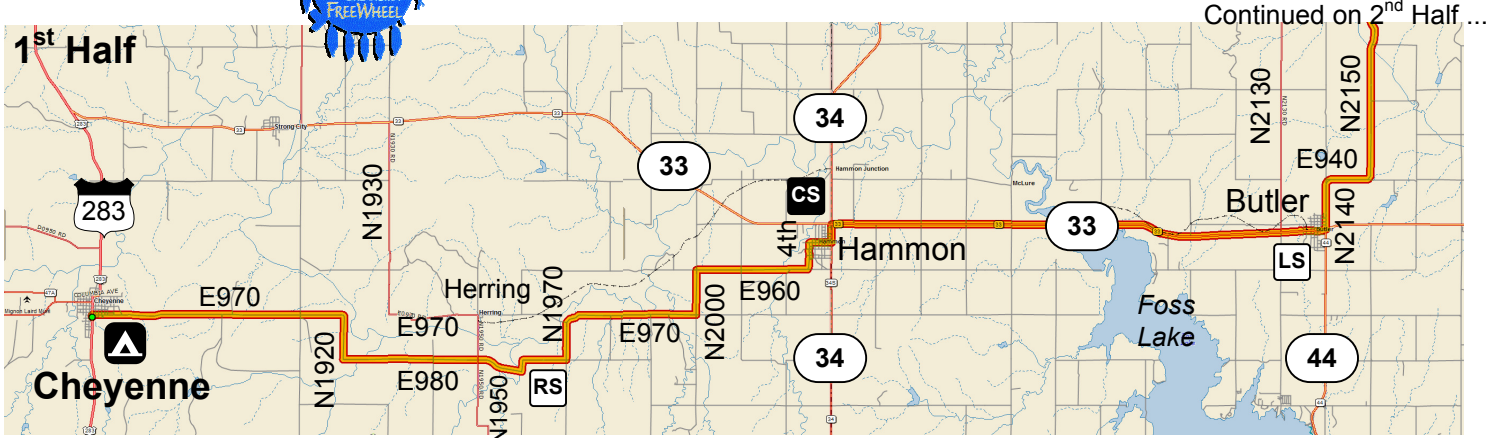

FreeWheel 2009, Day 4 – Cheyenne to Thomas

Turn Dist	Turn	Road	Finish Dist	Total Dist
	Start	at Cheyenne		
	Go straight (N)	on US 283, SR 47	65.55 mi	0.00 mi
0.04 mi	Turn right (E)	on to Buster Ave, E0970 Rd	65.51 mi	0.04 mi
5.66 mi	Turn right (S)	on to N1920 Rd	59.84 mi	5.71 mi
0.95 mi	Turn left (E)	on to E0980 Rd	58.88 mi	6.66 mi
4.29 mi	Go straight (N)	Rest Stop	54.59 mi	10.95 mi
1.00 mi	Turn left (N)	on to N1970 Rd	53.59 mi	11.96 mi
0.87 mi	Keep right (E)	on to E0970 Rd	52.72 mi	12.82 mi
3.03 mi	Turn left (N)	on to N2000 Rd	49.70 mi	15.85 mi
1.01 mi	Turn right (E)	on to E0960 Rd	48.68 mi	16.86 mi
2.46 mi	Keep left (N)	on to 4th St	46.22 mi	19.33 mi
0.60 mi	Keep right (E)	on to Main St - Hammon	45.62 mi	19.93 mi
0.48 mi	Turn left (N)	on to SR 34	45.14 mi	20.41 mi
0.41 mi	Turn right (E)	on to SR 33 - C Store	44.73 mi	20.82 mi
10.93 mi	Go straight (E)	Lunch - Butler School	33.79 mi	31.75 mi
0.10 mi	Turn left (N)	on to Wachholtz Ave, N2140 Rd	33.69 mi	31.85 mi
1.17 mi	Keep right (E)	on to E0940 Rd	32.52 mi	33.02 mi
0.95 mi	Keep left (N)	on to N2150 Rd	31.57 mi	33.97 mi
3.97 mi	Keep right (E)	on to E0900 Rd	27.60 mi	37.95 mi
1.19 mi	Keep left (N)	on to N2160 Rd	26.41 mi	39.14 mi
1.68 mi	Turn right (E)	on to E0880 Rd	24.72 mi	40.82 mi
0.90 mi	Go straight (E)	Rest Stop	23.82 mi	41.72 mi
7.00 mi	CAUTION	METAL DECK BRIDGE	21.79 mi	48.72 mi
2.94 mi	Turn left (N)	on to US 183	14.79 mi	50.76 mi
1.03 mi	Turn right (E)	on to SR 47	13.76 mi	51.79 mi
3.70 mi	Go straight (E)	Rest Stop	10.06 mi	55.49 mi
12.01 mi	Keep right (S)	on to SR 47, N 15th St	1.75 mi	63.80 mi
0.65 mi	Turn left (E)	on to W Broadway St, SR 33	1.09 mi	64.46 mi
0.43 mi	Turn left (N)	on to N Missouri St	0.67 mi	64.88 mi
0.67 mi	Finish	at Thomas	0.00 mi	65.55 mi

Obey all traffic laws.
 Ride no more than 2 abreast.
 Non-riders must travel by alternate route from riders.
 NO PRIVATE SAGS on route.
 Be Safe!!!

 Campsite
 Lunch Stop
 Rest Stop
 Convenience Store