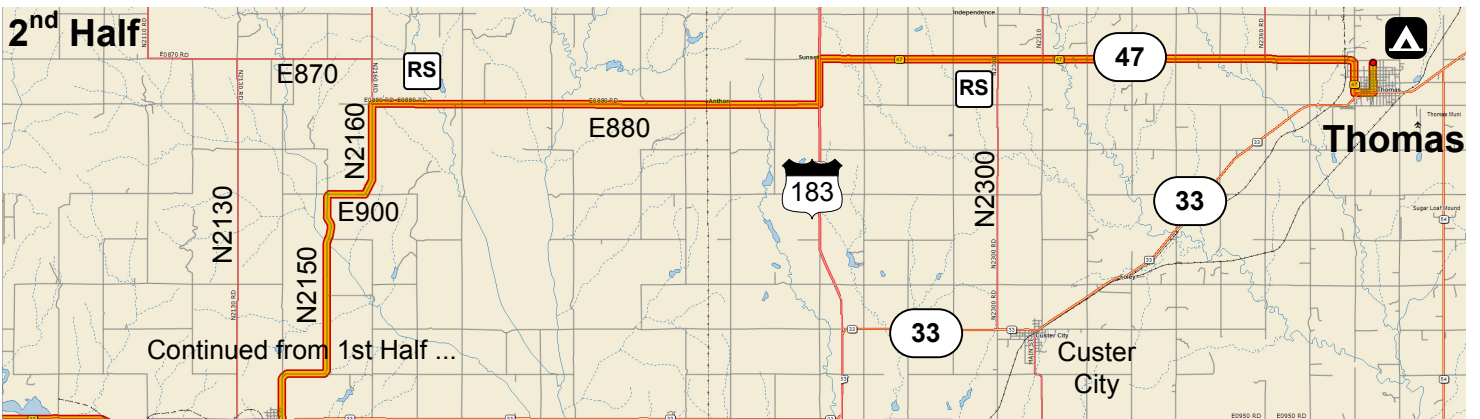

FreeWheel 2009, Day 4 – Cheyenne to Thomas

Turn Dist	Turn	Road	Finish Dist	Total Dist
	Start	at Cheyenne		
	Go straight (N)	on US 283, SR 47	65.55 mi	0.00 mi
0.04 mi	Turn right (E)	on to Buster Ave, E0970 Rd	65.51 mi	0.04 mi
5.66 mi	Turn right (S)	on to N1920 Rd	59.84 mi	5.71 mi
0.95 mi	Turn left (E)	on to E0980 Rd	58.88 mi	6.66 mi
4.29 mi	Go straight (N)	Rest Stop	54.59 mi	10.95 mi
1.00 mi	Turn left (N)	on to N1970 Rd	53.59 mi	11.96 mi
0.87 mi	Keep right (E)	on to E0970 Rd	52.72 mi	12.82 mi
3.03 mi	Turn left (N)	on to N2000 Rd	49.70 mi	15.85 mi
1.01 mi	Turn right (E)	on to E0960 Rd	48.68 mi	16.86 mi
2.46 mi	Keep left (N)	on to 4th St	46.22 mi	19.33 mi
0.60 mi	Keep right (E)	on to Main St - Hammon	45.62 mi	19.93 mi
0.48 mi	Turn left (N)	on to SR 34	45.14 mi	20.41 mi
0.41 mi	Turn right (E)	on to SR 33 - C Store	44.73 mi	20.82 mi
10.93 mi	Go straight (E)	Lunch - Butler School	33.79 mi	31.75 mi
0.10 mi	Turn left (N)	on to Wachholtz Ave, N2140 Rd	33.69 mi	31.85 mi
1.17 mi	Keep right (E)	on to E0940 Rd	32.52 mi	33.02 mi
0.95 mi	Keep left (N)	on to N2150 Rd	31.57 mi	33.97 mi
3.97 mi	Keep right (E)	on to E0900 Rd	27.60 mi	37.95 mi
1.19 mi	Keep left (N)	on to N2160 Rd	26.41 mi	39.14 mi
1.68 mi	Turn right (E)	on to E0880 Rd	24.72 mi	40.82 mi
0.90 mi	Go straight (E)	Rest Stop	23.82 mi	41.72 mi
7.00 mi	CAUTION	METAL DECK BRIDGE	21.79 mi	48.72 mi
2.94 mi	Turn left (N)	on to US 183	14.79 mi	50.76 mi
1.03 mi	Turn right (E)	on to SR 47	13.76 mi	51.79 mi
3.70 mi	Go straight (E)	Rest Stop	10.06 mi	55.49 mi
12.01 mi	Keep right (S)	on to SR 47, N 15th St	1.75 mi	63.80 mi
0.65 mi	Turn left (E)	on to W Broadway St, SR 33	1.09 mi	64.46 mi
0.43 mi	Turn left (N)	on to N Missouri St	0.67 mi	64.88 mi
0.67 mi	Finish	at Thomas	0.00 mi	65.55 mi

Obey all traffic laws.
 Ride no more than 2 abreast.
 Non-riders must travel by alternate route from riders.
 NO PRIVATE SAGS on route.
 Be Safe!!!

 Campsite
 Lunch Stop
 Rest Stop
 Convenience Store