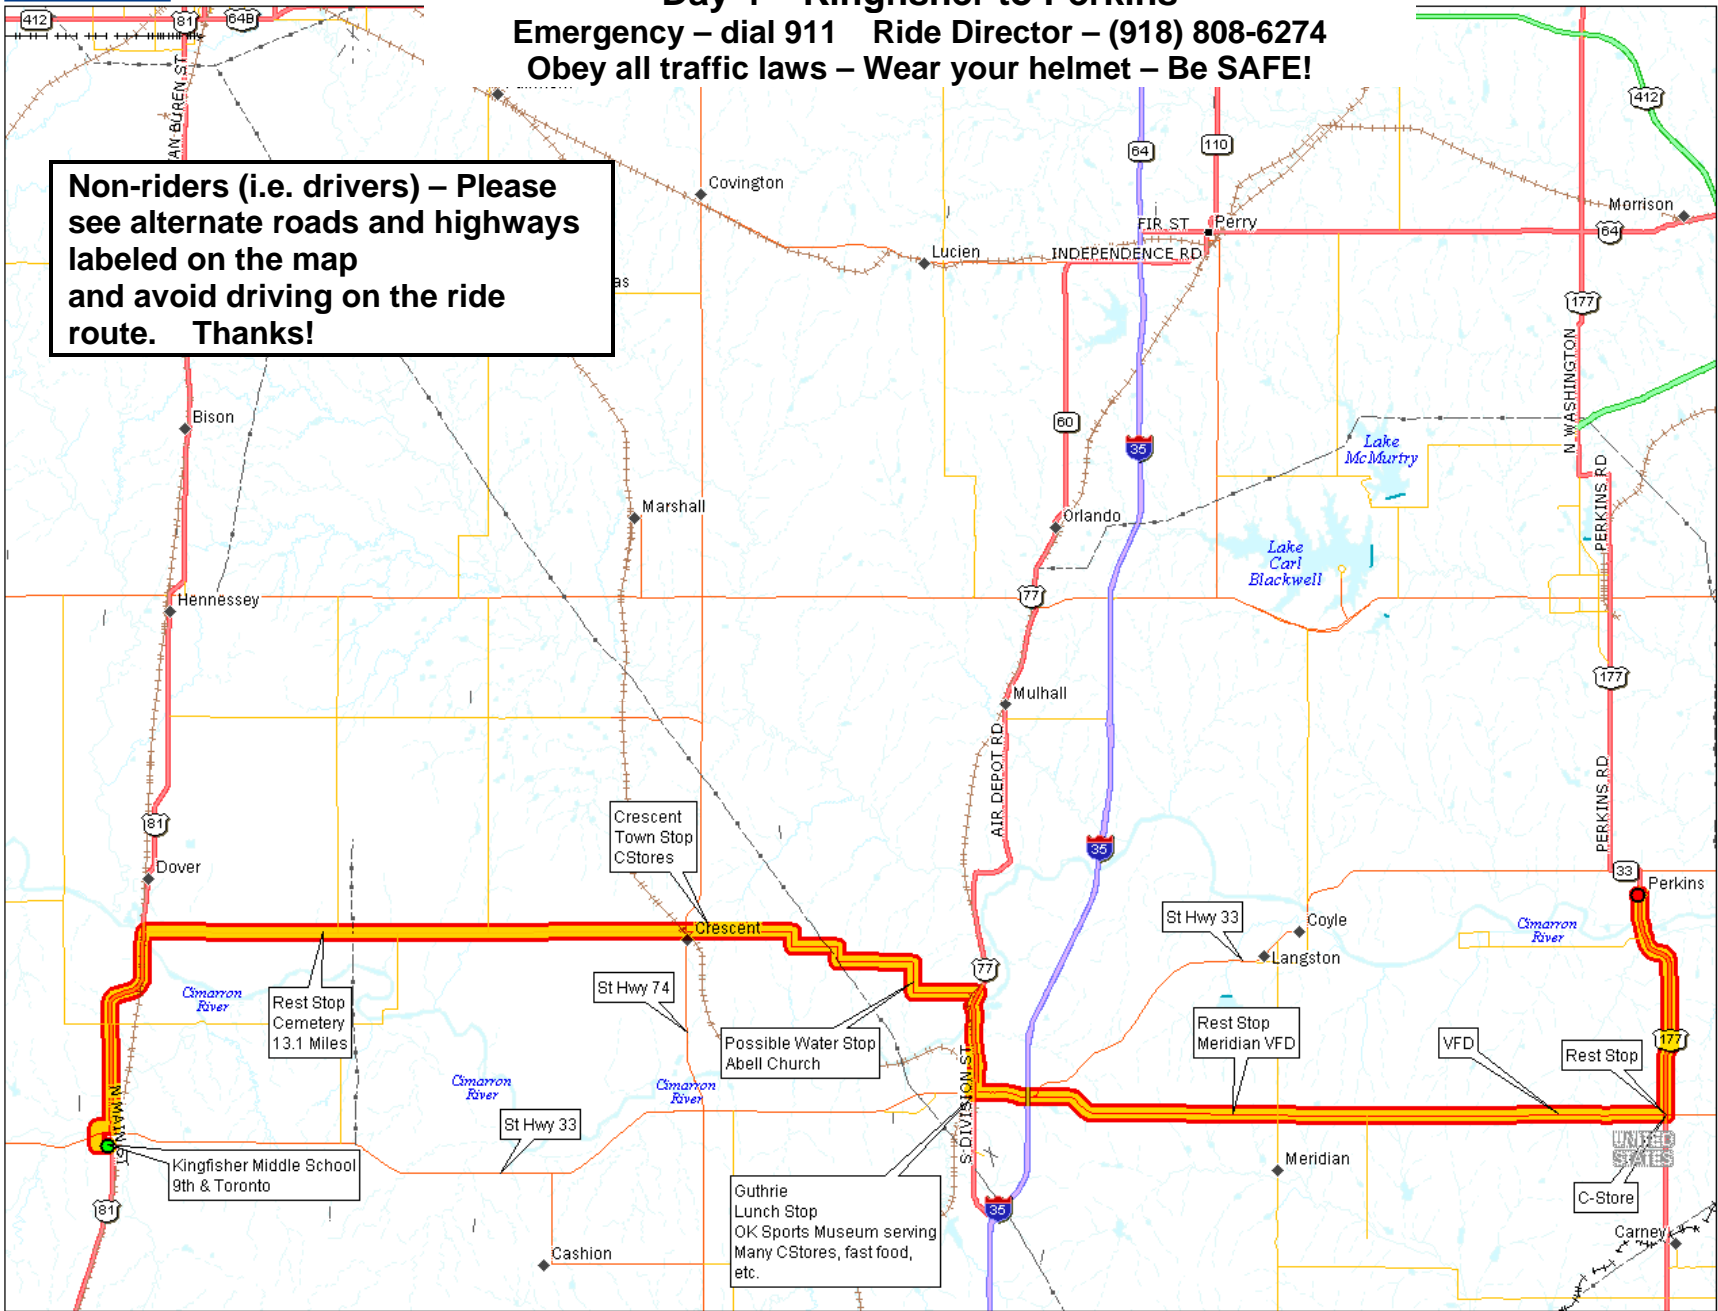

Day 4 – Kingfisher to Perkins
Emergency – dial 911 Ride Director – (918) 808-6274
Obey all traffic laws – Wear your helmet – Be SAFE!

Non-riders (i.e. drivers) – Please see alternate roads and highways labeled on the map and avoid driving on the ride route. Thanks!

Data use subject to license.

© 2006 DeLorme. Topo USA® 6.0.

www.delorme.com

Data Zoom 9-1