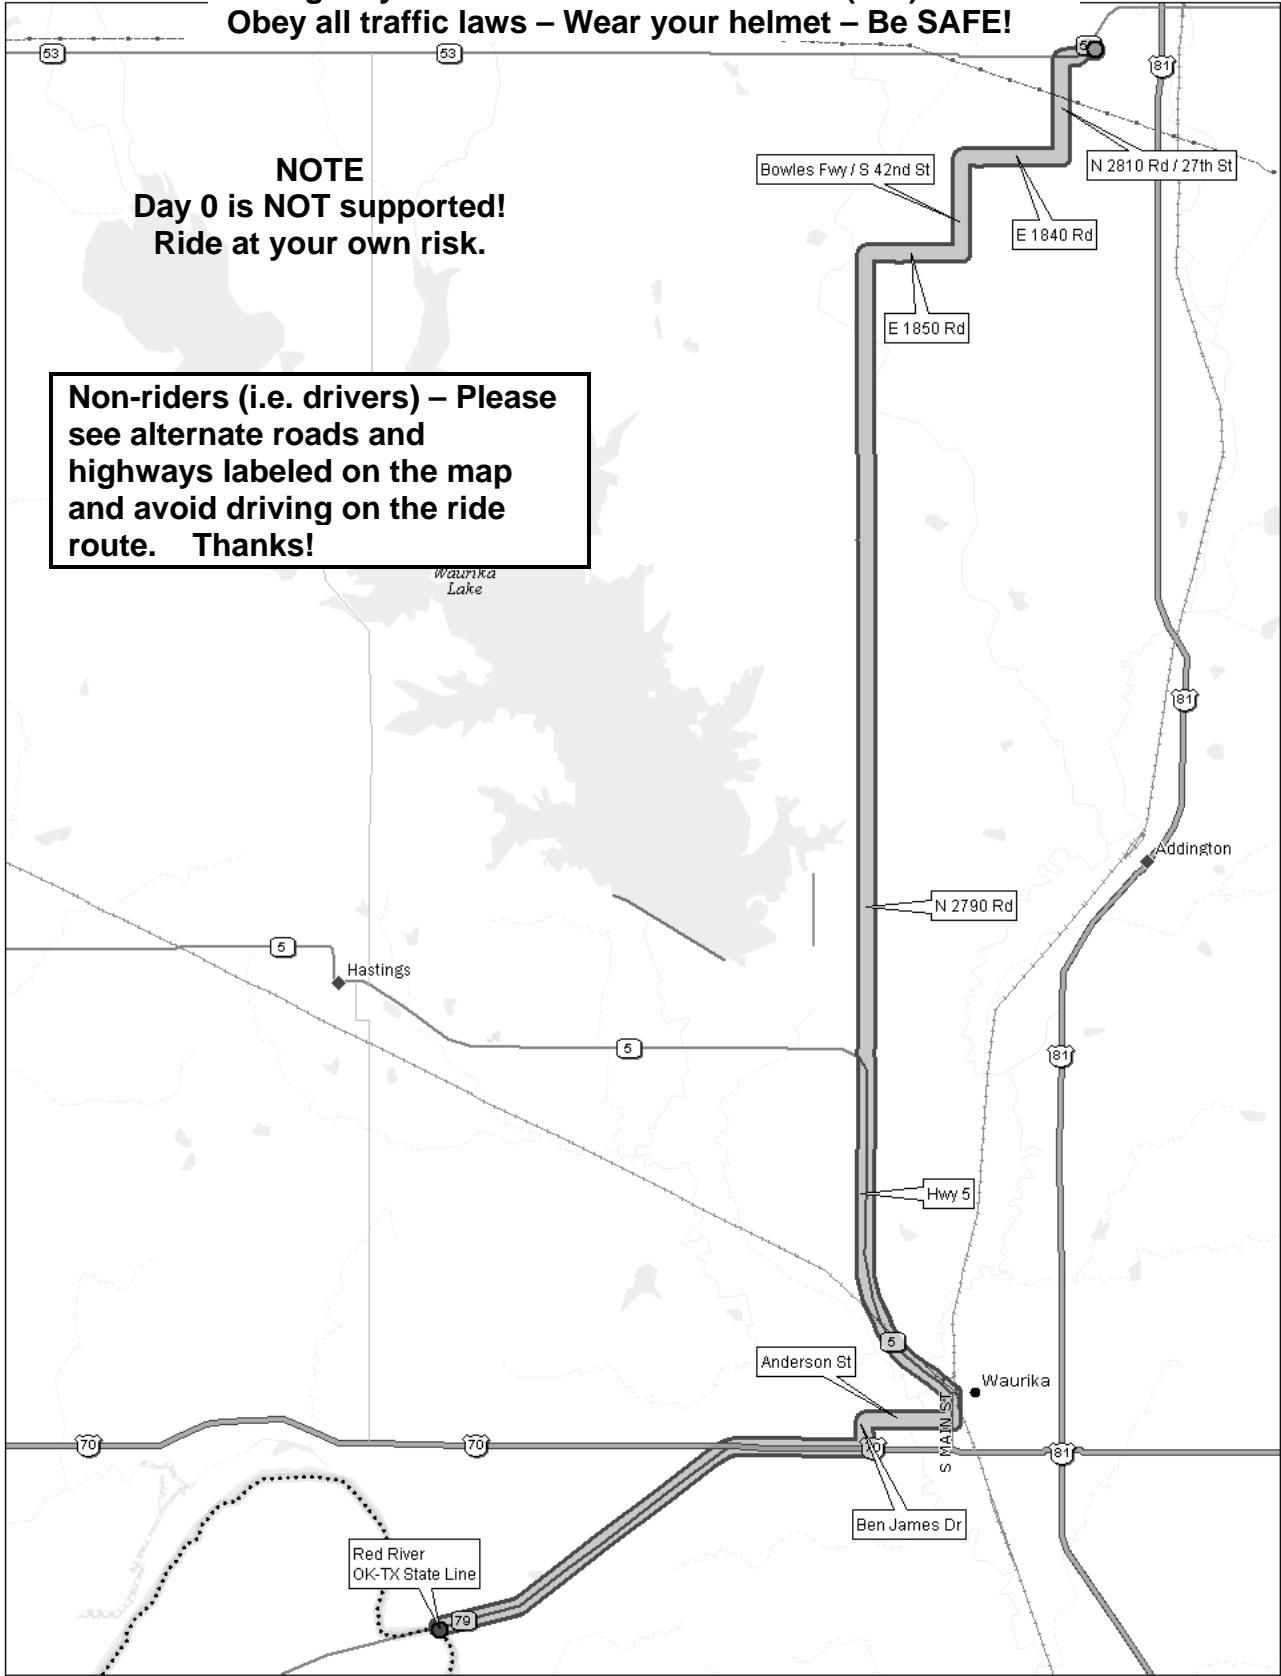

Day 0 – Comanche to State Line

Emergency – dial 911 Ride Director – (918) 808-6274

Obey all traffic laws – Wear your helmet – Be SAFE!

NOTE
Day 0 is NOT supported!
Ride at your own risk.

Non-riders (i.e. drivers) – Please see alternate roads and highways labeled on the map and avoid driving on the ride route. Thanks!

Data use subject to license.

© 2008 DeLorme. Topo USA® 6.0.

www.delorme.com

Data Zoom 10-7